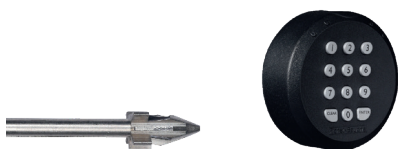

SUPERIOR PERFORMANCE IN A MODERN DESIGN

With Complice, you benefit from a safe with advanced certified protection that does not compromise on convenience or style. An improved design boasts a stylish grey-blue colour with grey fittings and features an ergonomic handle developed specifically for the Complice range, enabling quick and easy access to your valuables while

optimising usability. A wide range of custom options and fittings are available, including LED lighting and glass shelving.

STATE-OF-THE-ART TECHNOLOGY FOR ULTIMATE DURABILITY

To ensure you can rely on its durability over the long term, the Complice range is constructed from state-of-the-art sheet steel walls that incorporate a reinforced 87-mm door, an extra-strong mineral composite and robust new hinges. It is secured with a thick steel bolt that reaches the same height as the door. Both the door and hinges have undergone repeat tests to ensure maximum sturdiness. The lock is protected by a relocking mechanism to combat attacks from mechanical or thermal tools.

LOCKING CONFIGURATIONS

Choose from a combination of mechanical and electronic lock combinations:

Lock Configurations		Mpx + 3T	Nectra
All Complice Models	Free-standing	X	X
	In-wall	X	X
	Deposit slot	-	-