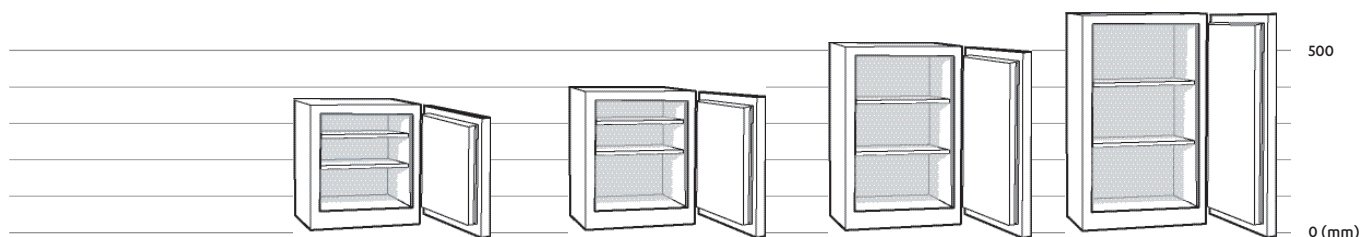

From left: Fichet-Bauche's unique MxB + 3T, Nectra.

Complice

TECHNICAL SPECIFICATIONS

Dimensions (mm)	Complice 10		Complice 20		Complice 40		Complice 80
	Free-standing	In-wall	Free-standing	In-wall	Free-standing	In-wall	Free-standing
External height	360	360	360	360	500	500	630
External width	455	455	455	455	455	455	555
External depth	276	256	356	336	336	416	466
Internal height	260	260	260	260	400	400	530
Internal width	360	360	360	360	360	360	460
Internal depth	140	140	220	220	300	300	330
Interior capacity (litres)	13	13	20	20	43	43	80
Weight (kg)	52	27	60	32	89	45	130
Number of doors	1	1	1	1	1	1	1
Customization							
Shelf	X	X	X	X	X	X	X
Vision Kit (includes LED lighting and glass shelving)	-	-	X (1 shelf)	X (1 shelf)	X (2 shelves)	X (2 shelves)	X (3 shelves)
Variants							
Deposit slot (220x25mm)	-	-	-	-	X	-	X