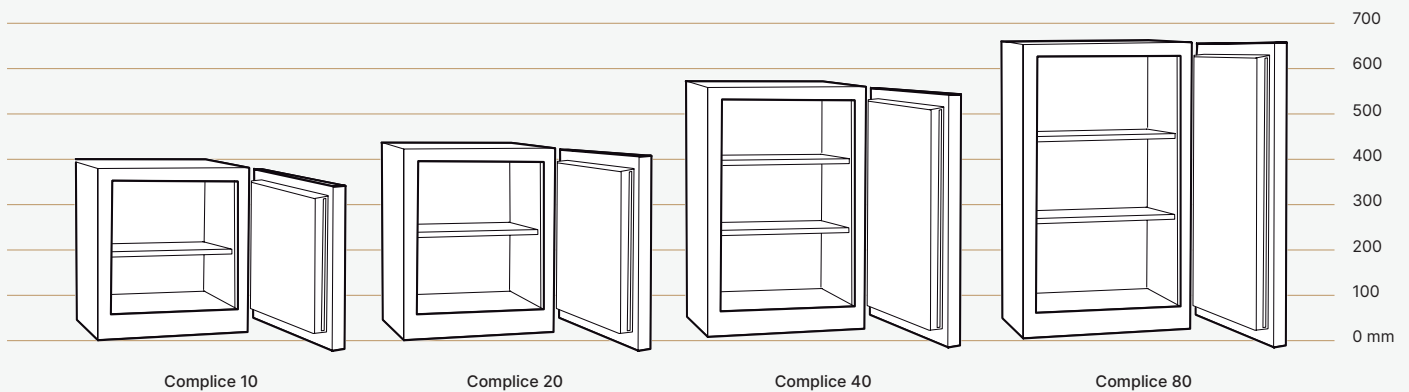

CAPACITY

- ✦ 10 litres
- ✦ 20 litres
- ✦ 40 litres
- ✦ 80 litres

KEY BENEFITS

- ✦ Compact design for easier integration
- ✦ Superior finishings (premium materials, protective hinge covers, etc.)
- ✦ Also available for wall-mounted installation (models with 10, 20 or 40 litres of storage capacity)

Complice 10

Complice 20

Complice 40

Complice 80

Technical specifications

Models		Complice 10		Complice 20		Complice 40		Complice 80
		Anchored	Walled mounted	Anchored	Walled mounted	Anchored	Walled mounted	Anchored
Capacity (Litres)		13	13	20	20	43	43	80
External Dimensions (mm) <i>Hinges projection not included</i>	Height	360	360	360	360	500	500	630
	Width	455	455	455	455	455	455	555
	Total width with door open to 180°	841	841	841	841	841	841	1041
	Depth (without handle & locks)	276	256	356	336	436	416	466
	Total depth with door open to 90°	689	670	769	750	849	830	989
Internal dimensions (mm)	Height	260	260	260	260	400	400	530
	Shelf width	360	360	360	360	360	360	460
	Clearance width	311	311	311	311	311	311	411
	Clearance width (door open to 90°)	270	270	270	270	270	270	370
	Depth	140	140	220	220	300	300	330
Weight (kg)		52	27	60	32	89	45	130
Number of shelves		1		1		2		3
Number of doors		1				1		